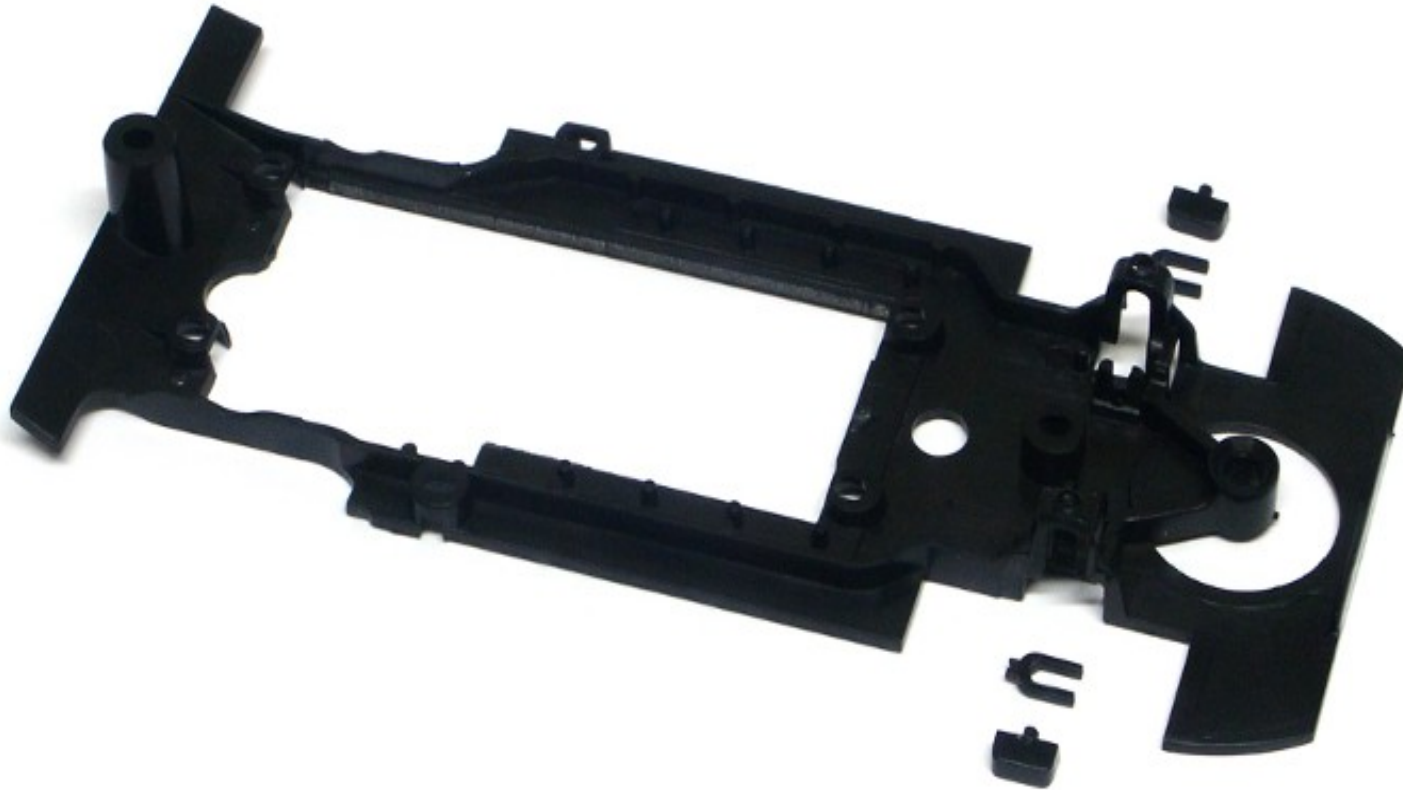

Product code: CS16t-60

Description: 2E chassis EVO6 compatible

New product / replacement: Replaces CS16t

Difference from replaced item: new mould, compatible with EVO6, pickup location shifted up

- compatible with EVO6 sidewinder motor mounts
- pickup location shifted up to improve cornering