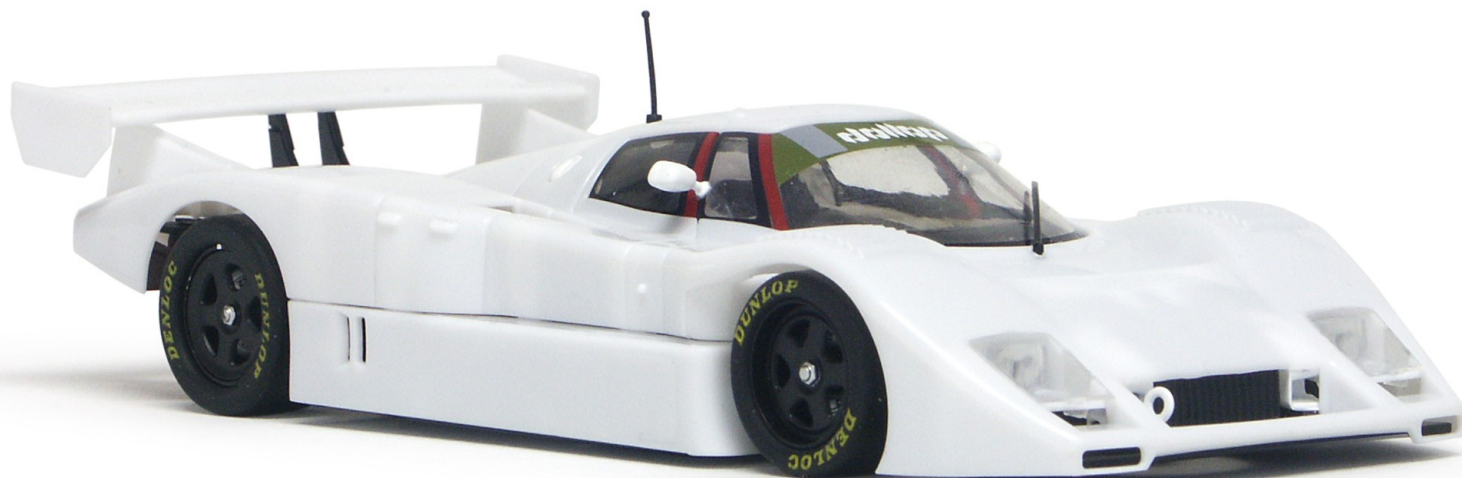

Product code: CA21za

Description: Lancia LC2-85 white kit

New product

- Unpainted and unmounted white kit for Lancia LC2-85.
- Inline motor mount 0,5mm offset.
- 'V12/3 21500RPM' engine.
- Transmission ratio: 9/28