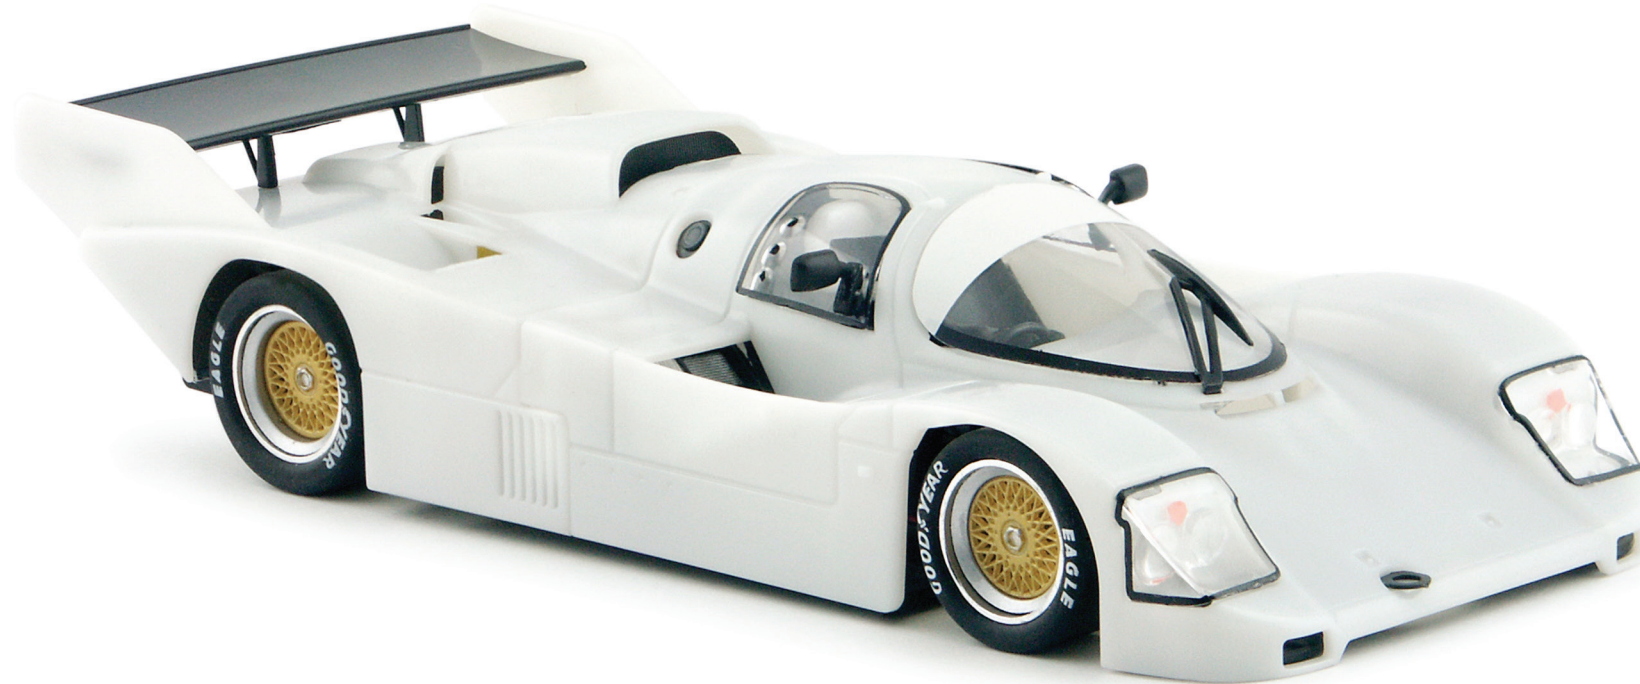

Product code: CA25z

Description: 962 IMSA White Kit

New product / replacement: New

- Assembly Kit of Porsche 962 IMSA

CA25z				
←→ 146mm	↑↓ 32mm	●→● 84mm	→●← 62mm	👤 68g (when painted)

Motor	Pinion/Gear	Front Rims/Tyres	Rear Rims/Tyres	Scale
V12/3 21.5K	9/28	15.8x8 1159C1	16.5x8 1167C1	1:32

	Inline reverse	Inline	Sidewinder	Inline Boxer	Anglewinder	Setup	ND Magnet	Race Magnet	Suspension	Light	Digital	
Motor mount	● [1]	○	○	○	○	●	●	○	○	○	○	<ul style="list-style-type: none"> ● Standard ○ Compatible ✗ Not compatible