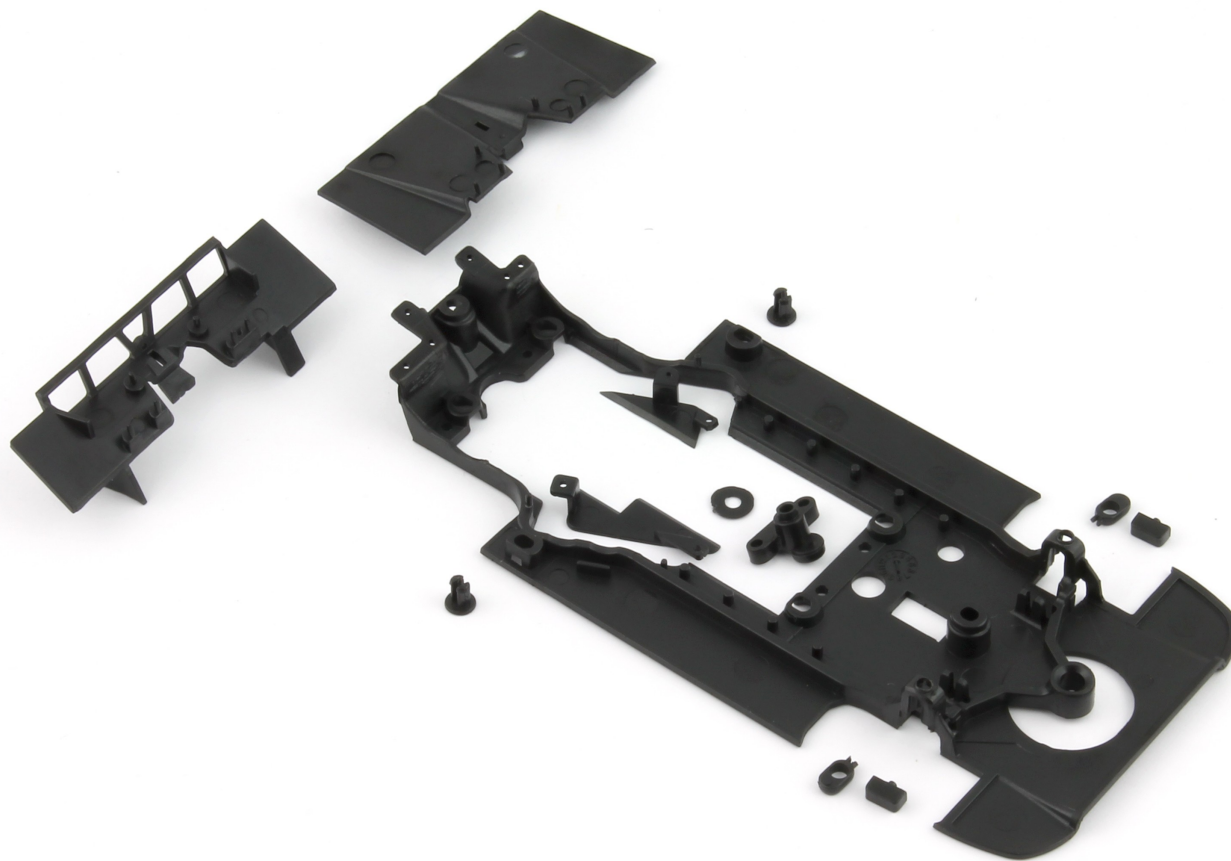

Product code: CS02t-60b

Description: Porsche 956 LH + KH EVO6 chassis

Replaces CS02t-60

- Porsche 956 LH + KH EVO6 chassis with improved pickup area.
- Carrera D132 Digital chip plastic holder included.
- Compatible starting from CA02a / CA09f models, and later liveries.