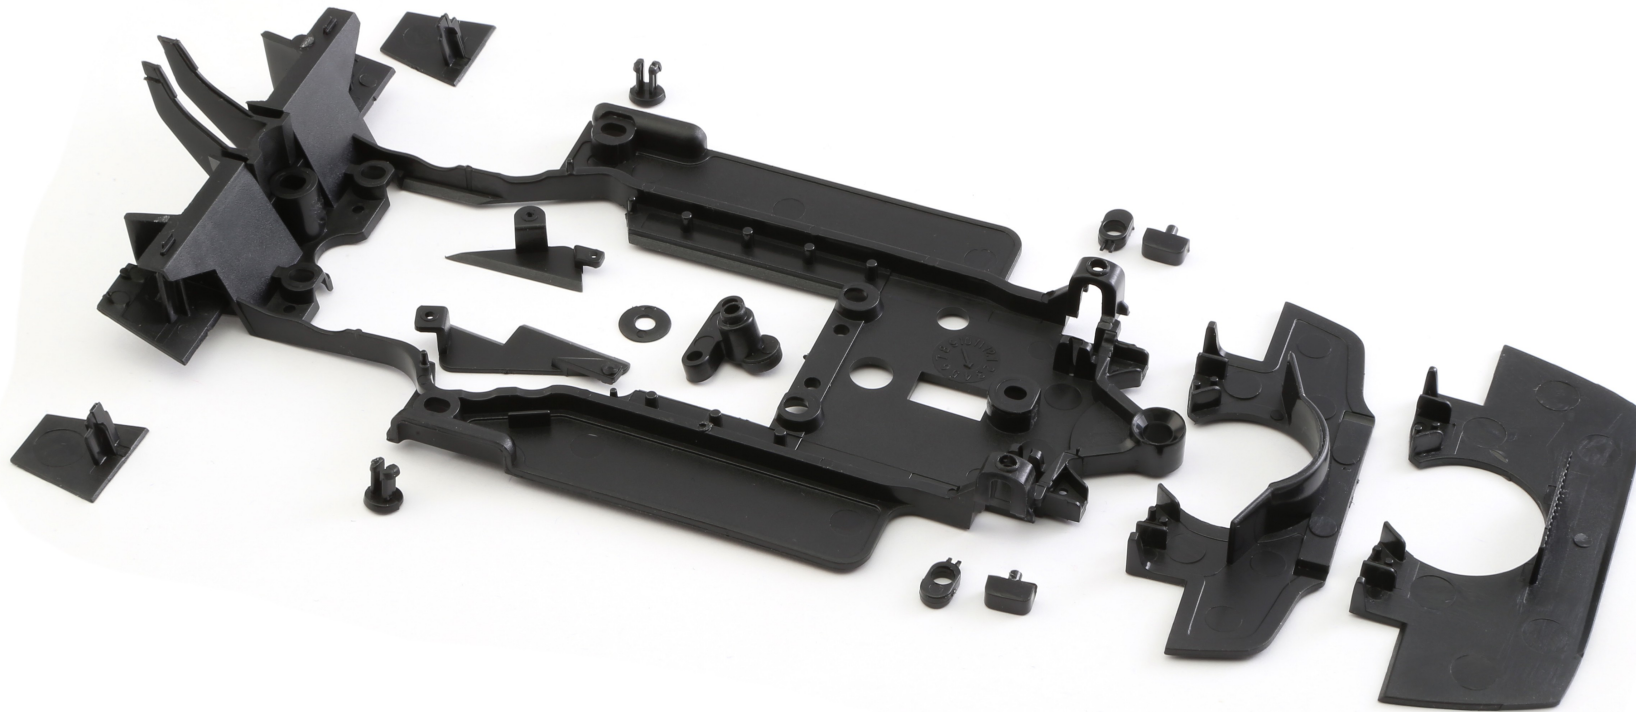

**Product code:** CS08t-60b

**Description:** LC2 chassis AW compatible EVO6

**Replacement:** CS08t-60

- Lancia LC2 CA08 and CA21 chassis with improved pickup area.
- Carrera D132 digital chip plastic holder included.