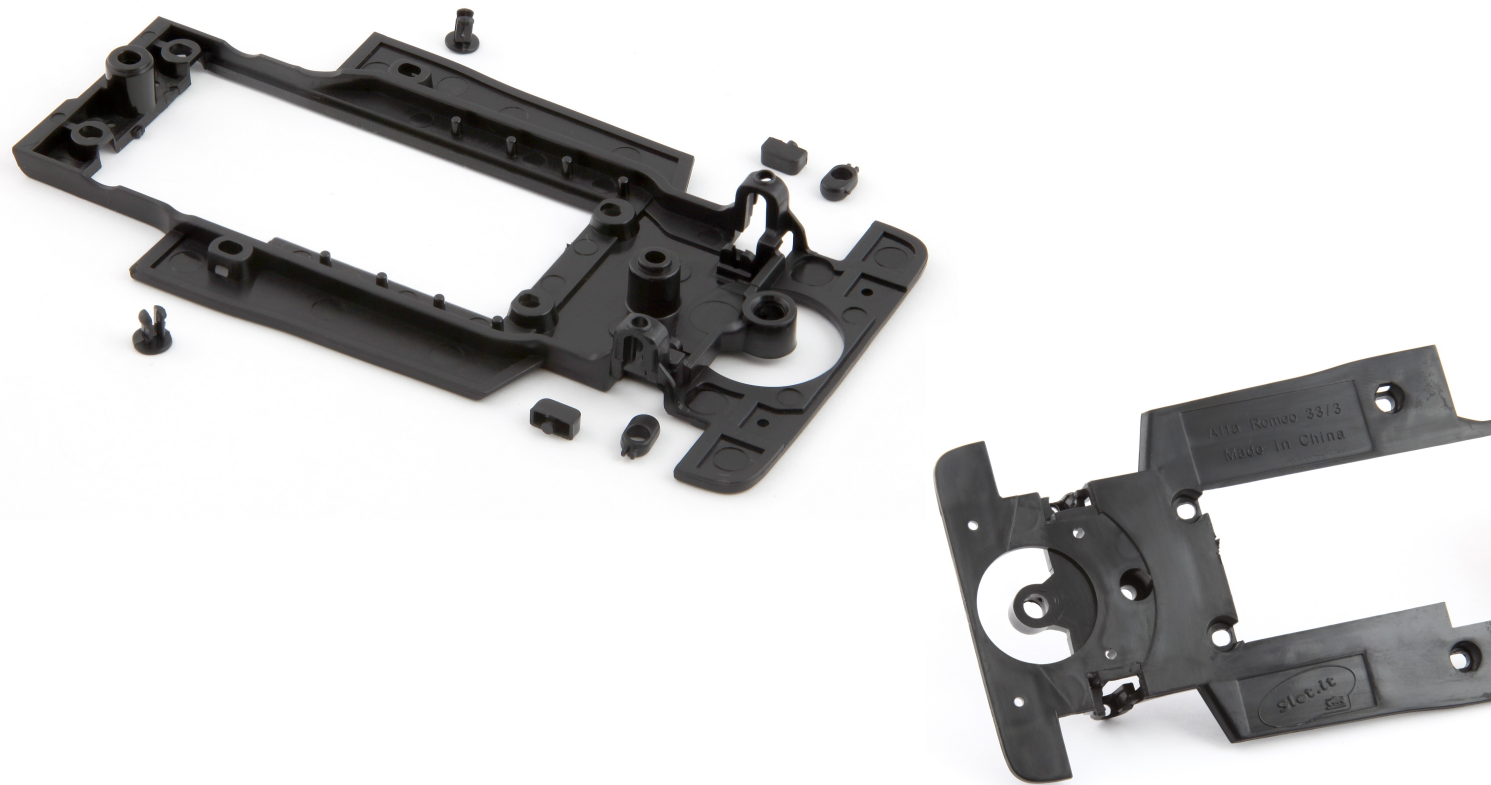

Product code: CS11t-60b

Description: Alfa Romeo 33/3 EVO6 chassis (rev.b)

Replacement for CS11t-60

Difference from replaced item: improved pickup zone

- Spare chassis for Alfa Romeo 33/3 models.
- Improved pickup zone to get better the turn-in of the car