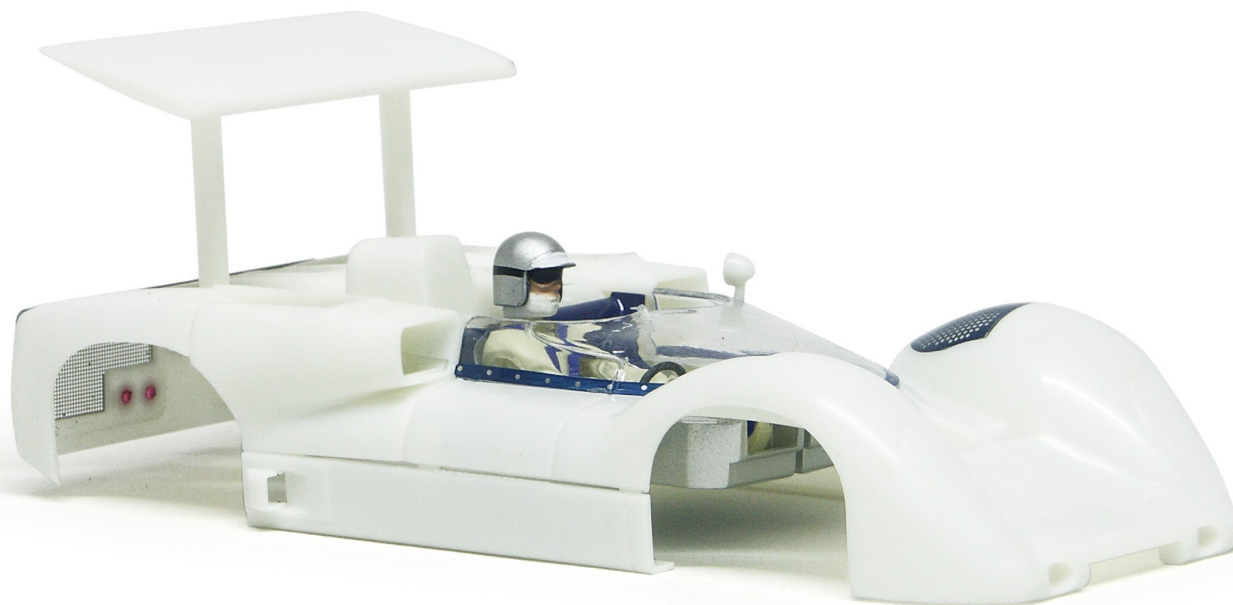

Product code: CS16b1

Description: 2E body kit

Replaces CS16b

Difference from replaced item: last spec. cockpit

- Chaparral 2E unpainted body kit.