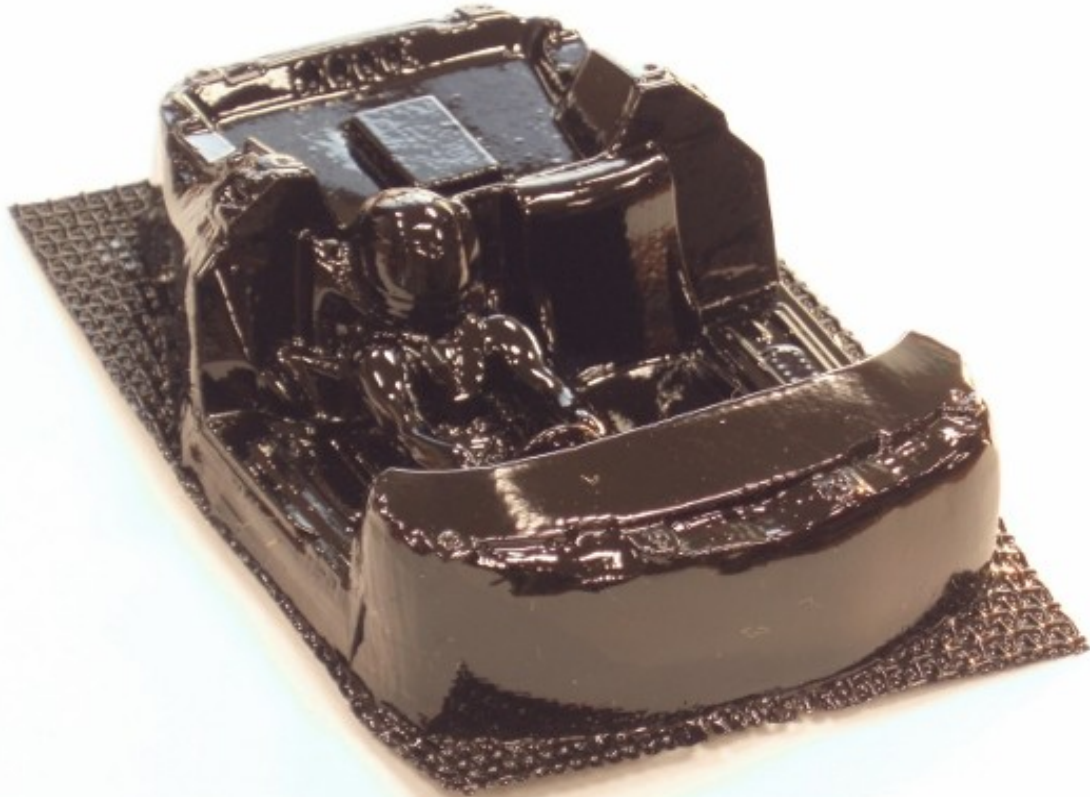

Product code: CS18il

Description: Ford GT40 / MKII Lexan cockpit

New product / replacement: new

Spare lighter Ford GT40/MKII lexan cockpit