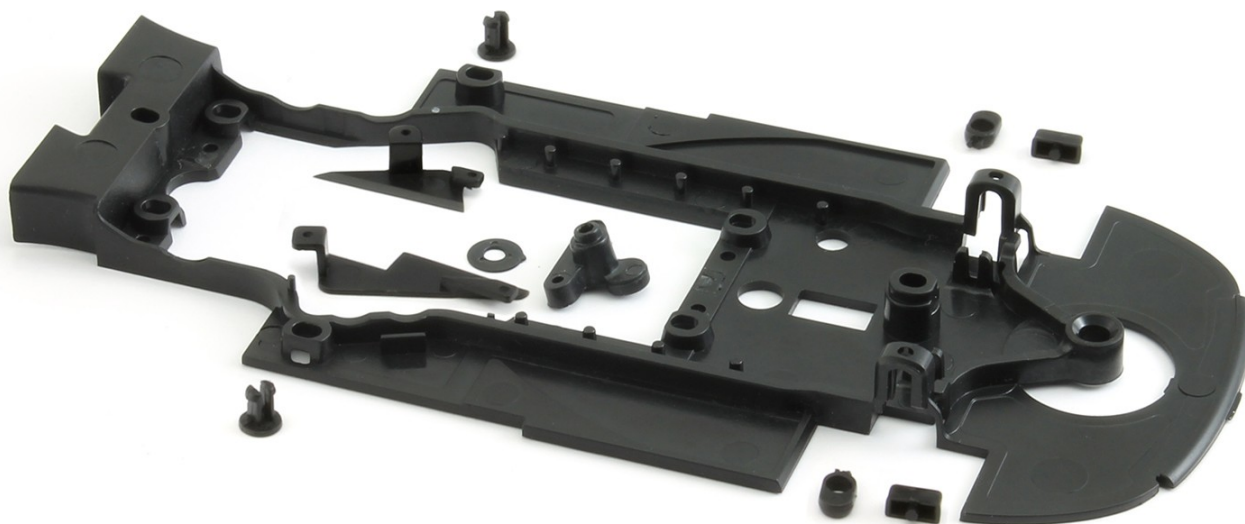

Product code: CS19t-60b

Description: Toyota 88C EVO6 chassis

Replaces CS19t-60

- Porsche 962 LH + KH + IMSA EVO6 chassis with improved pickup area.
- Carrera D132 Digital chip plastic holder included.