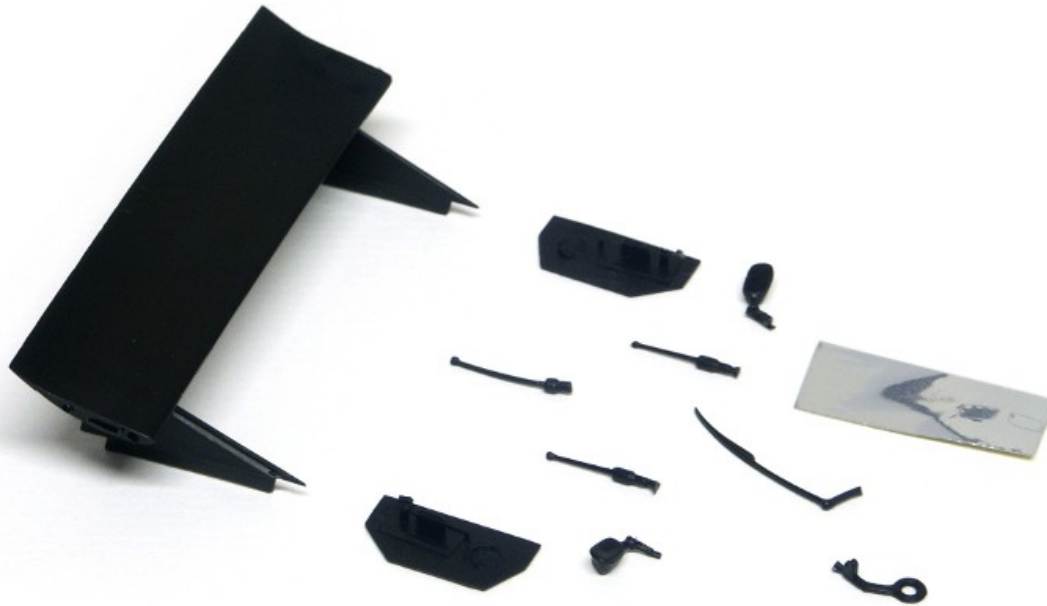

Product code: CS21p

Description: LC2-85 tearproof parts

New product / replacement: New

Pack includes:

- rear wing
- rear wing fins
- mirrors
- metal stickers for mirrors
- windscreen wiper
- antennas
- towing eye

Not compatible with the LC2 '84' version (code CA08)