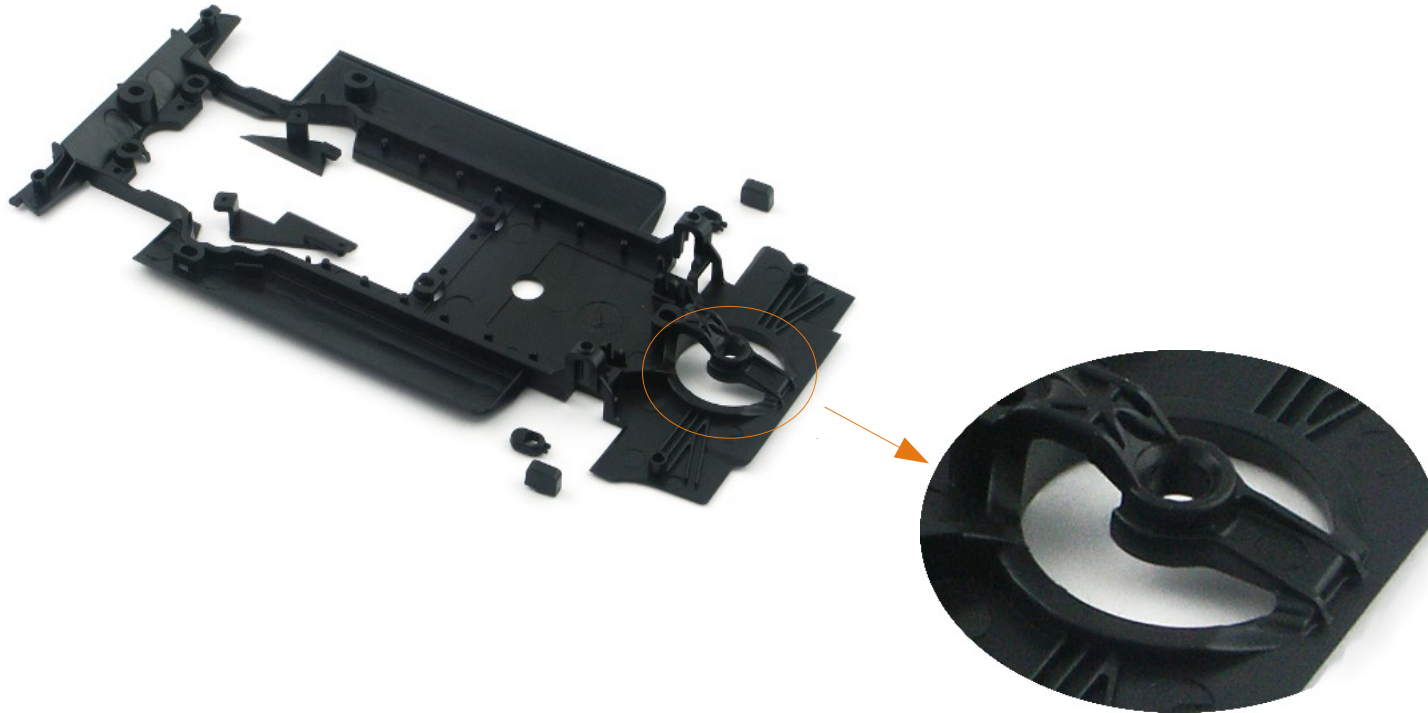

Product code: CS22t-60b

Description: LMP chassis AW compatible EVO6 (rev. 3)

New product / replacement: Replaces CS22t-60

Difference from replaced item: Improved pickup zone (larger cable clearance)

- Spare chassis for Lola LMP models.
- Improved pickup zone to make easier the connection with cables:
 - Less risk of contact between body and cables.
 - Cables help to straighten pickup after corners.