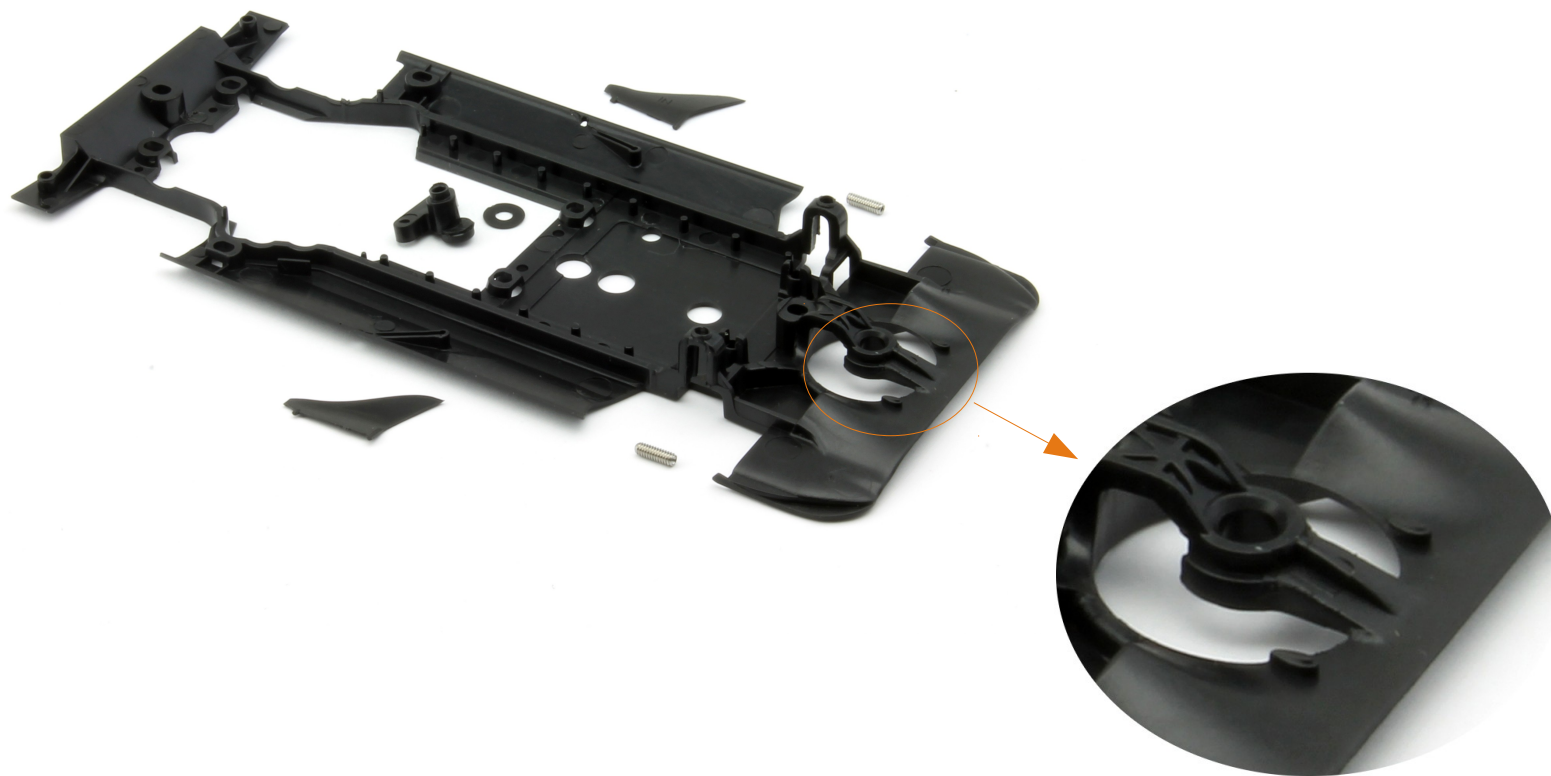

Product code: CS24t-60c

Description: R18 TDI chassis AW compatible EVO6 rev.c

Replaces CS24t-60b

Differences from replaced item: Reinforced pickup area

- Spare chassis for Audi R18 LMP models.
- Reinforced chassis front