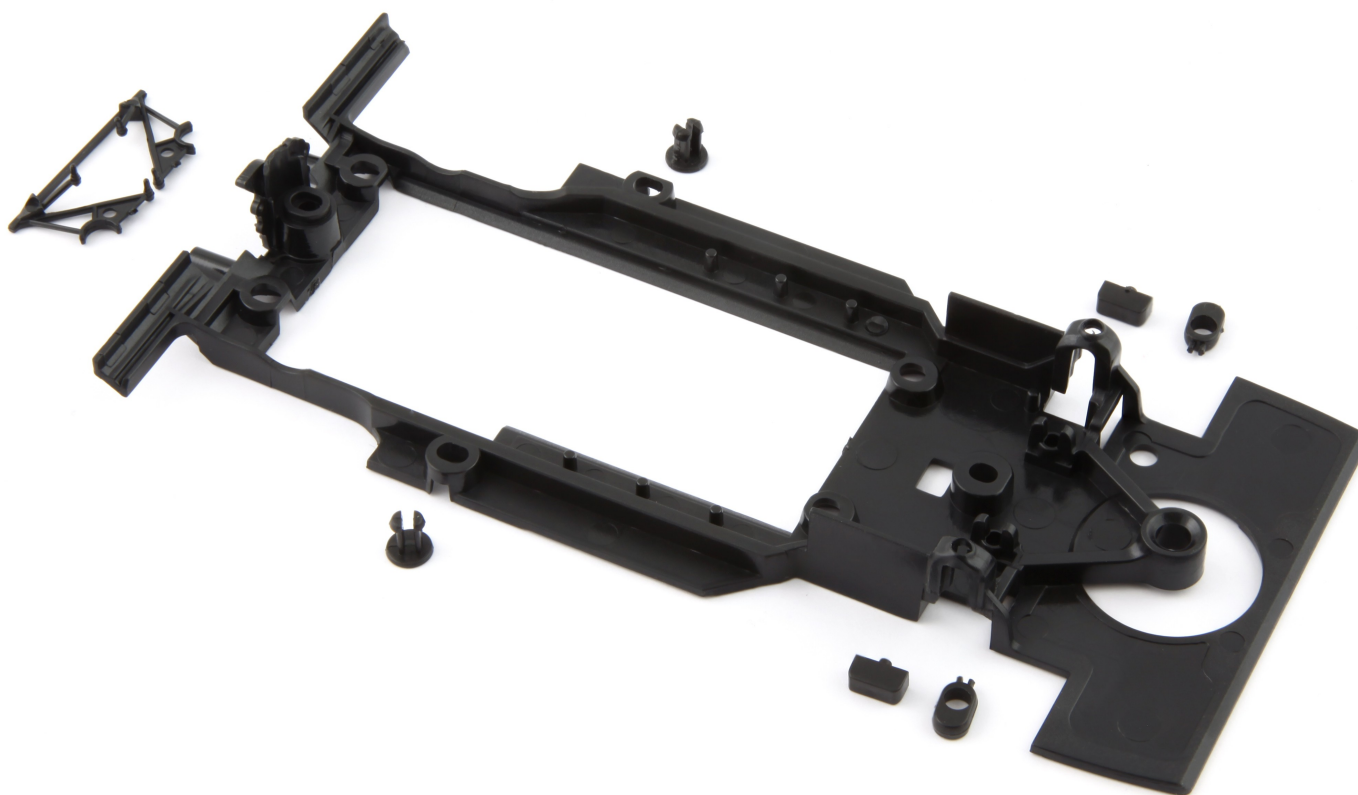

Product code: CS26t-60  
Description: M8D EVO6 chassis  
New product

- M8D EVO6 chassis.
- Compatible only with M8D models, code CA26.