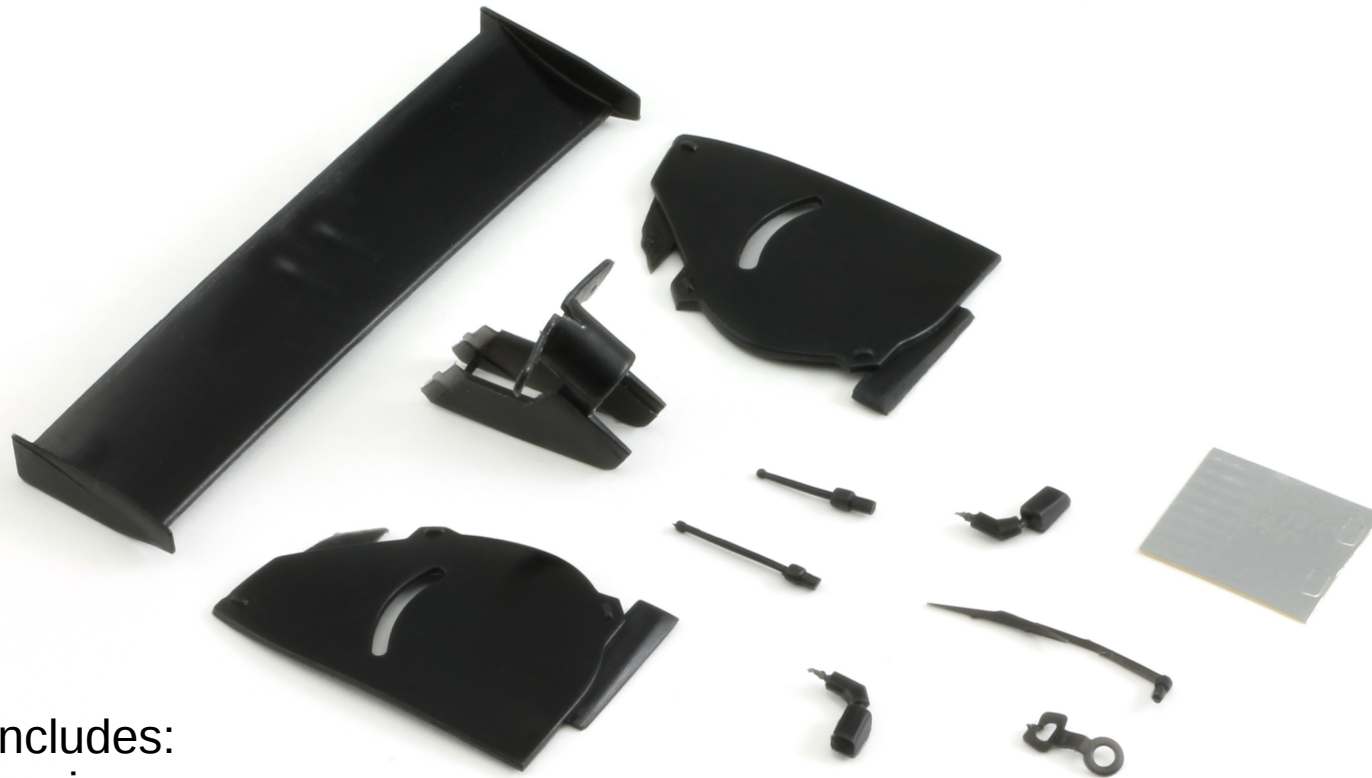

Product code: CS28p

Description: Nissan R89C 'tearproof' parts

New product

Pack includes:

- 1 rear wing
- 2 mirrors
- 2 metal stickers for mirrors
- 1 rear wing support
- 2 antennas
- 1 windshield wiper
- 1 hook hitch
- 2 fairing