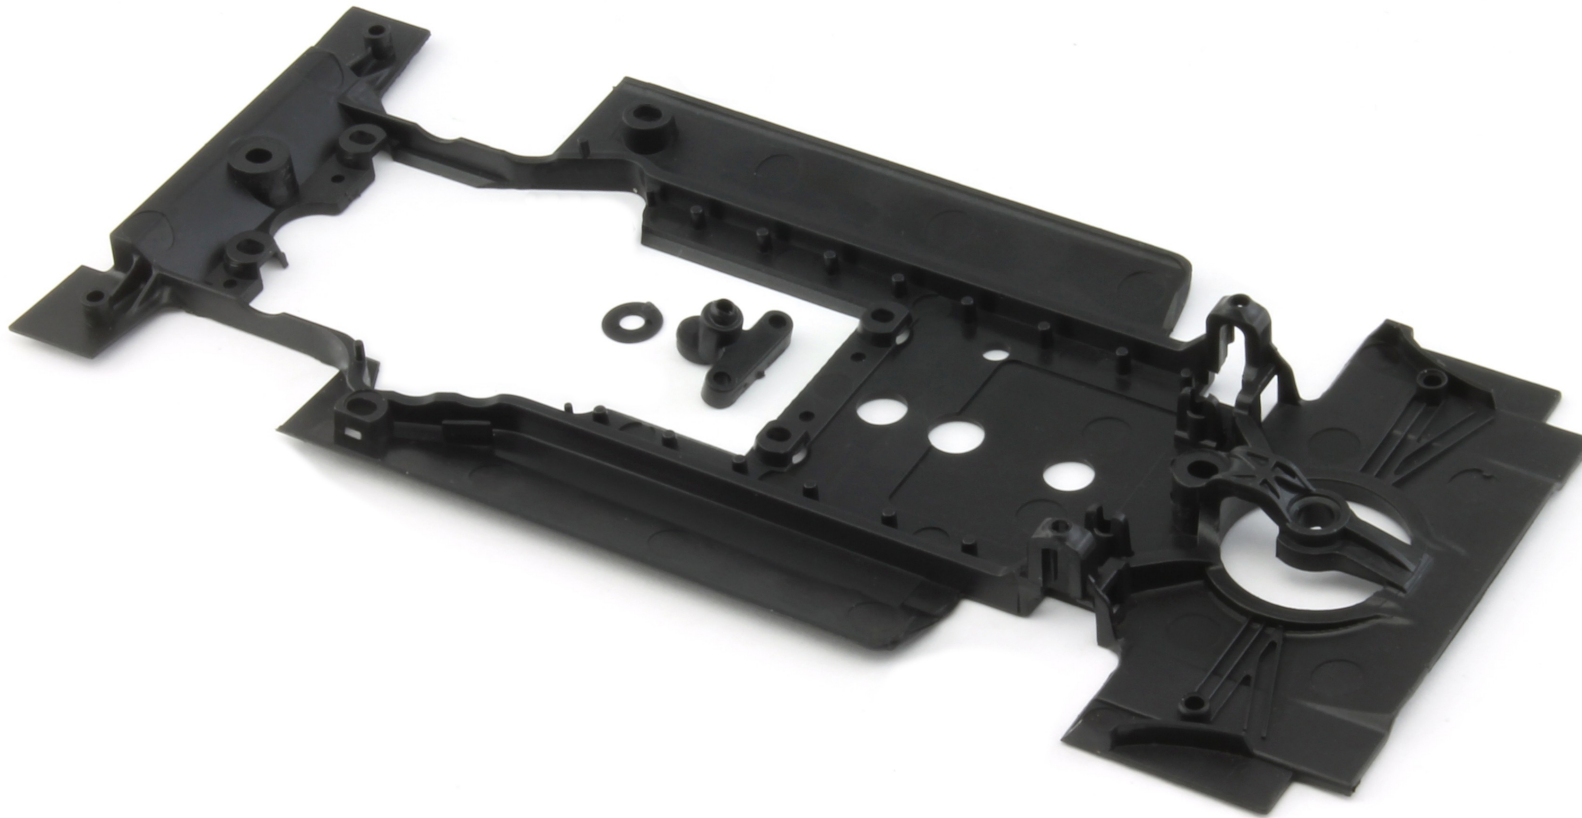

Product code: CS31t-60

Description: Lola Aston Martin DBR1-2 chassis AW compatible EVO6

New product

- Spare chassis for Lola Aston Martin DBR1-2 models.