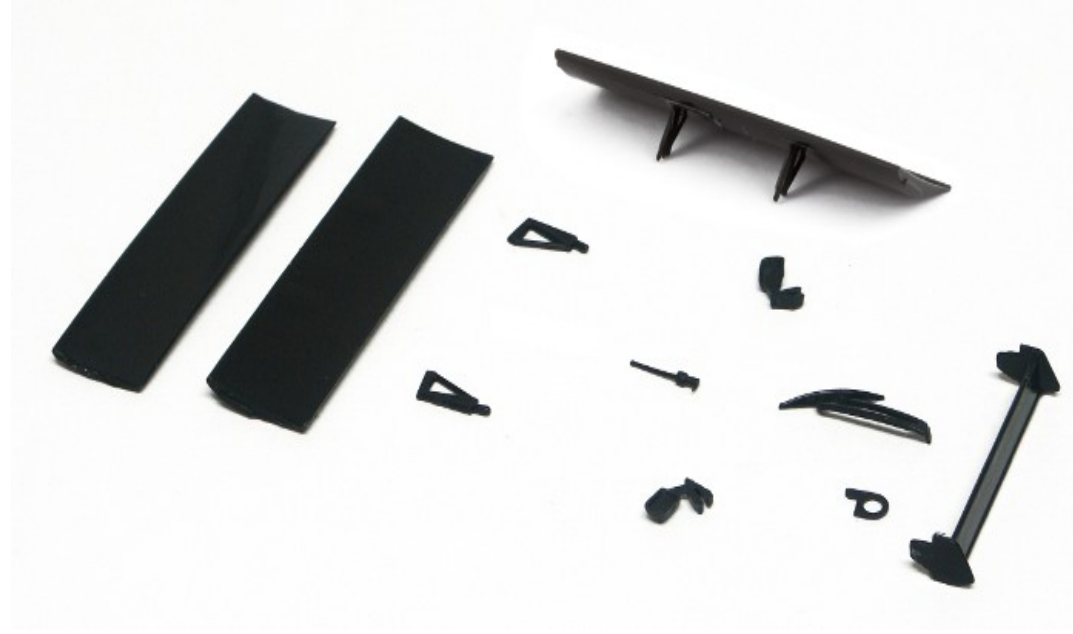

Product code: CS02p/2

Description: 956C / 956KH / 962C / 962KH / 962IMSA tearproof parts

New product / replacement: Replaces CS02p

Difference from replaced item: rear wing for 962 IMSA added

- Set including spare parts for all the Slot.it 'Group C' Porsche models, with codes CA02, CA03, CA09, CA17 and CA25.
- Parts included:
  - front 956 wing
  - windscreen wiper
  - towing eye
  - antenna
  - mirrors
  - supports of rear 'KH' wing (short tail)
  - rear wings for 'KH' (short tail), 'LH' (long tail) and 'IMSA' tails