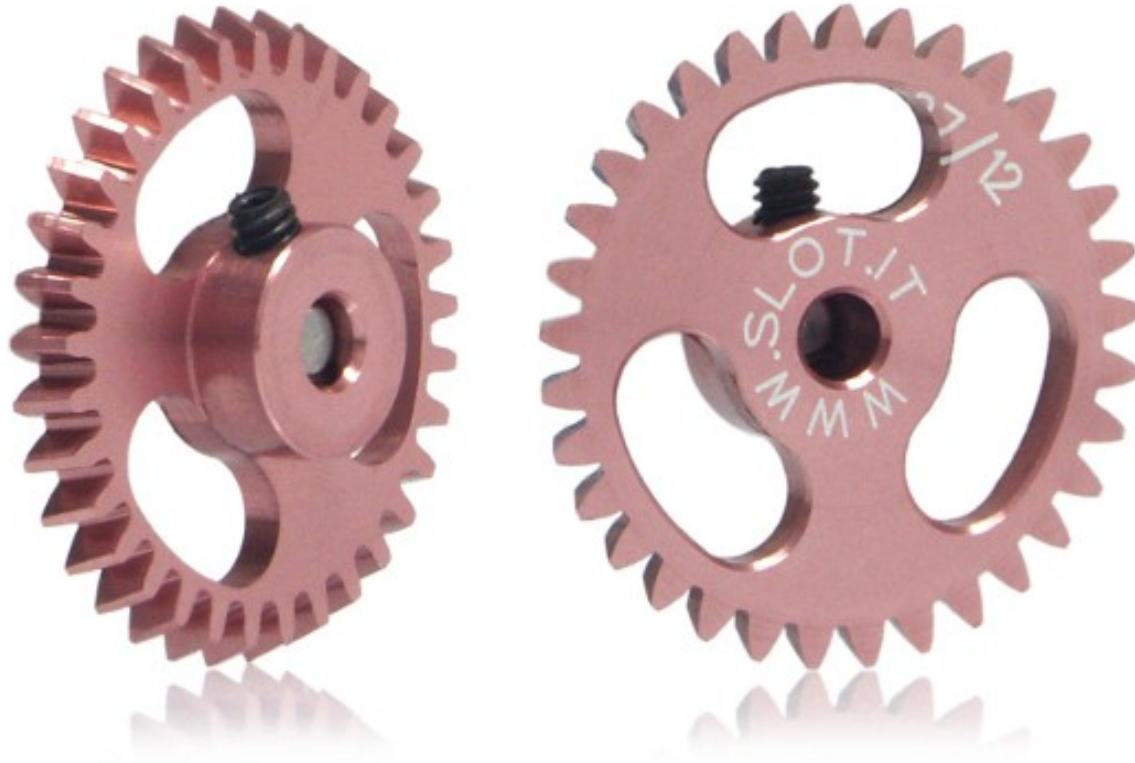

Product code: GA1633E

Description: Anglewinder Gear - Ergal 33 teeth, lightened, hex screw M2

New product / replacement: new

- Anglewinder 33 teeth ergal gear lightened in the low stressed zones.
- Outside diameter: 18 mm
- Hub width: 4.0 mm
- Weight: 0.7 g, low inertia
- Color: pink