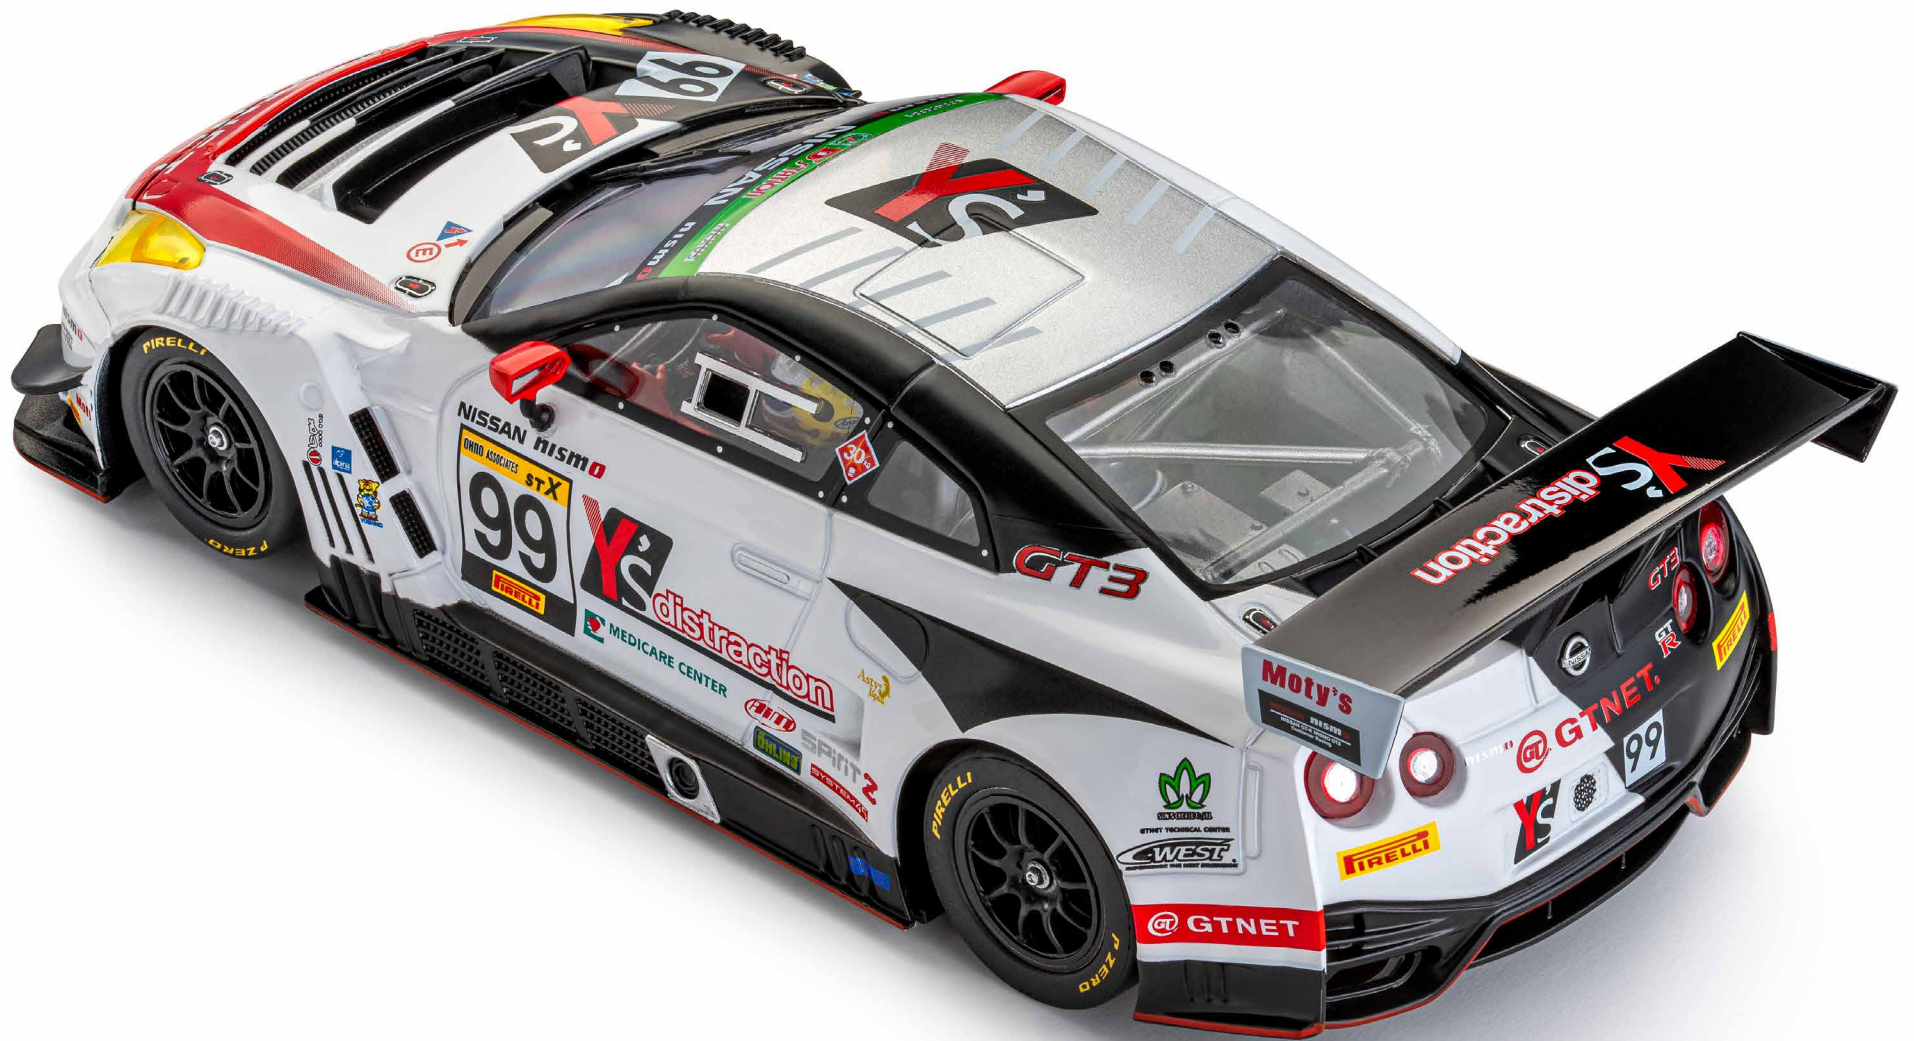

NISSAN nismo
DIRT ASSOCIATES

stX
99

X's distraction
MEDICARE CENTER

GT3

X's distraction

Moty's

@GTNET.
99

WEST
GTNET TECHNICAL CENTER

@GTNET

PIRELLI

PIRELLI

PIRELLI