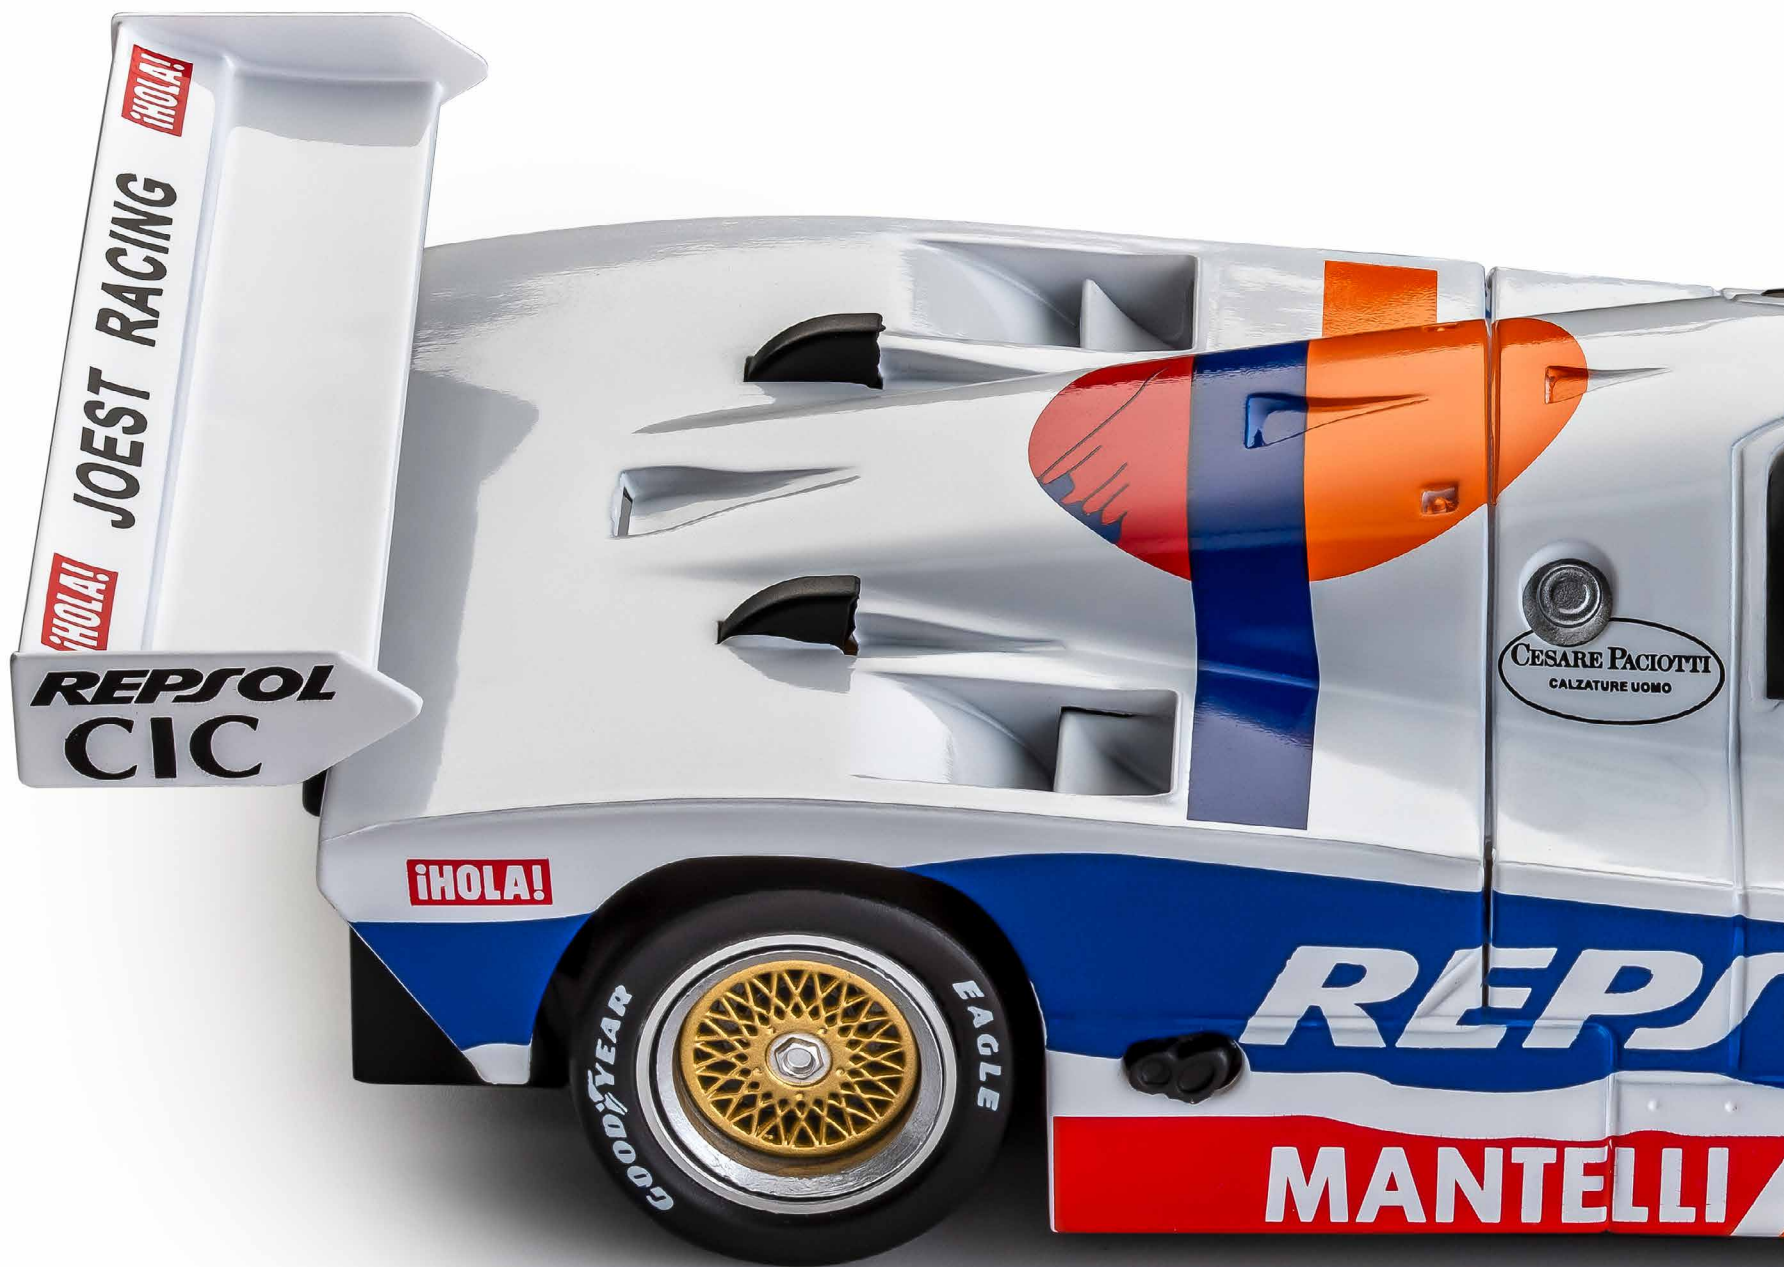

Group C

CA52c

Porsche 962C

1992 - Jarama

#9 - Jesús Pareja

Porsche 962C

iHOLA!

JOEST RACING