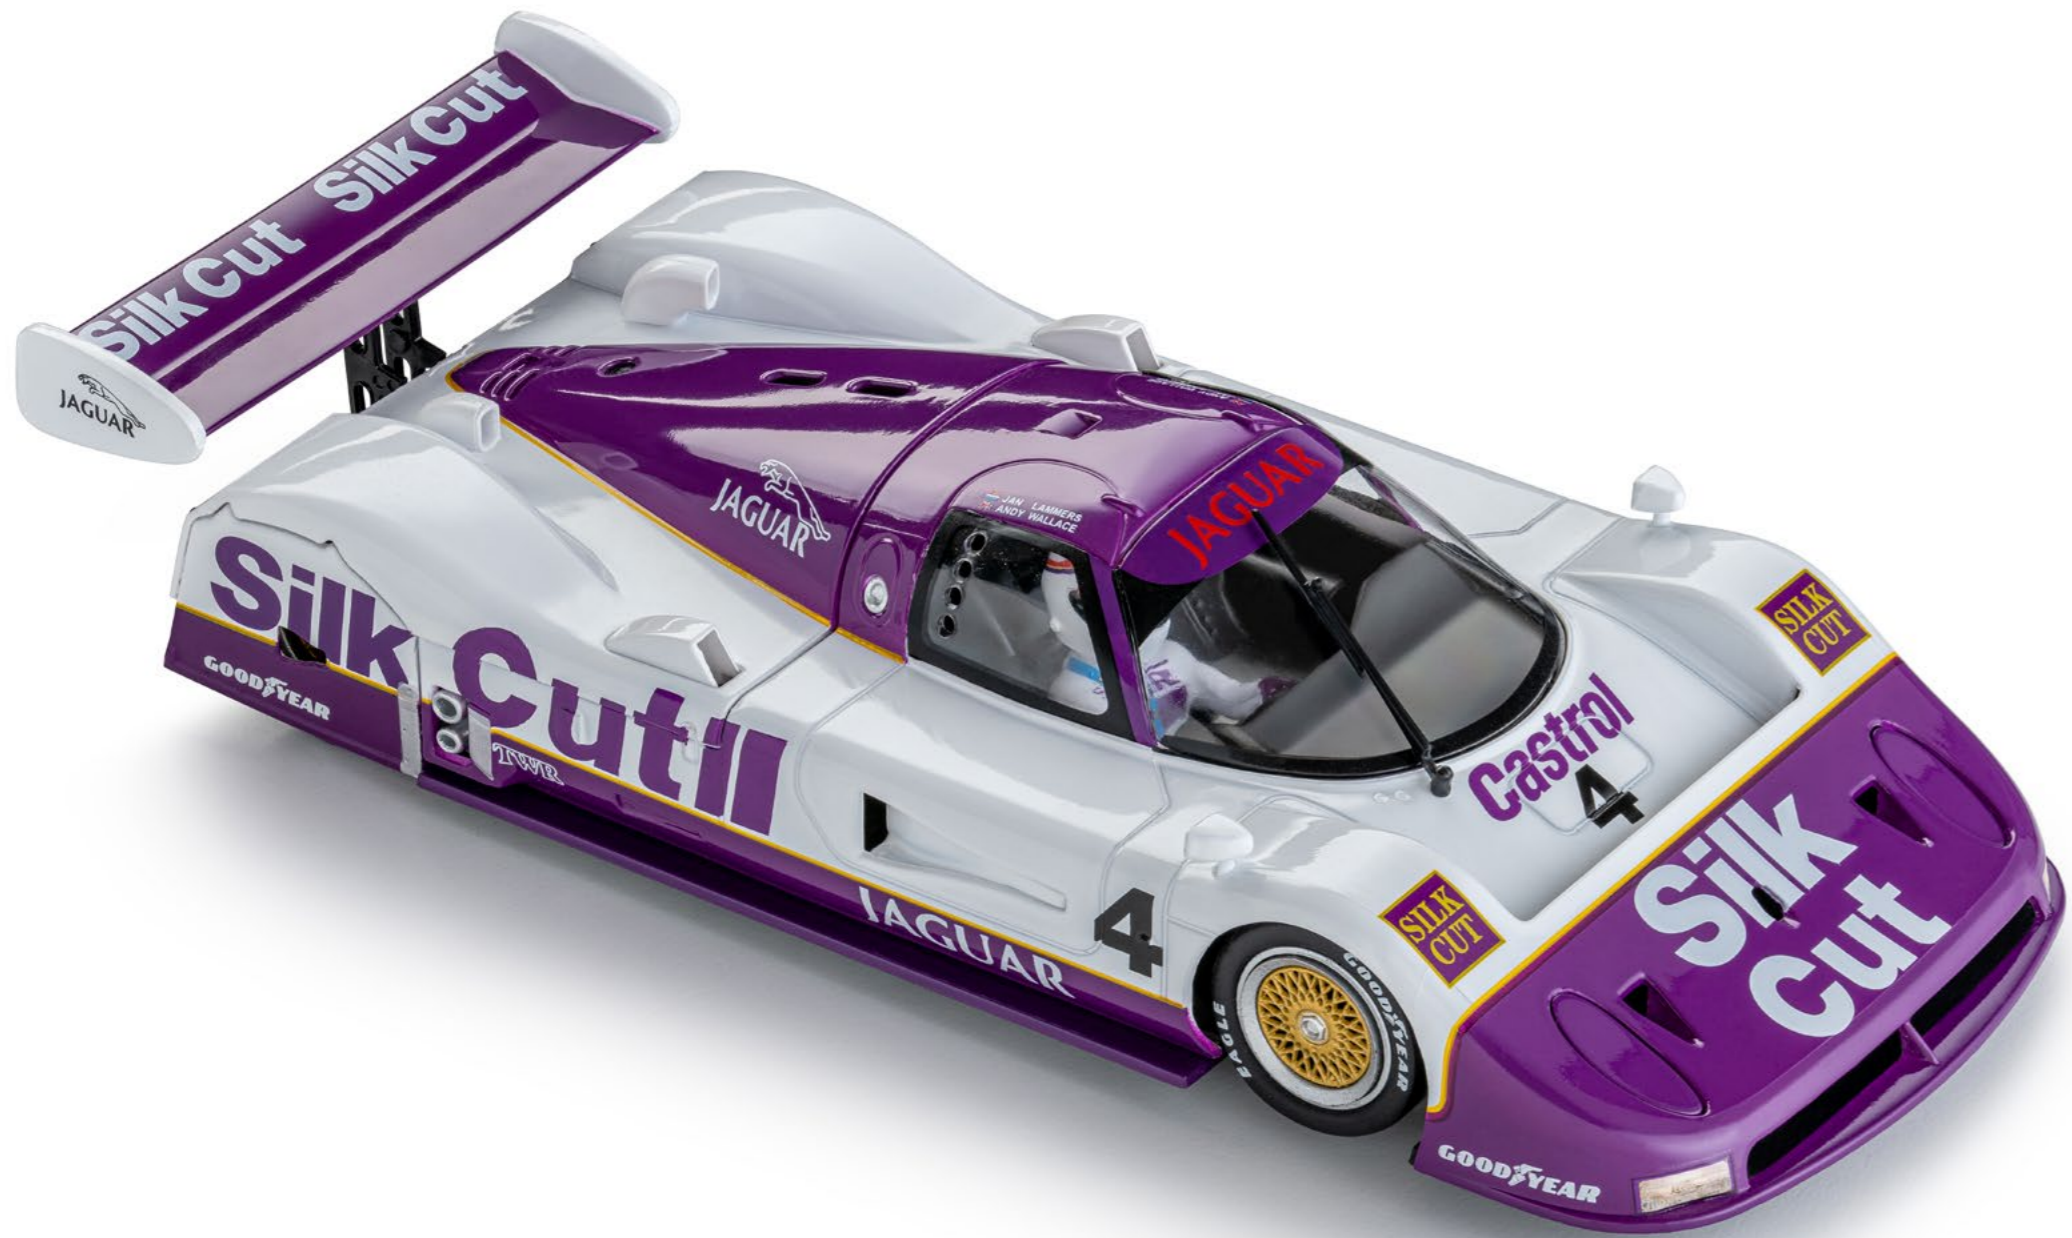

Group C

CA62a

Jaguar XJR10

1990 - 2nd Spa WSPC

#4 - A. Wallace, J. Lammers

Jaguar XJR10

JAGUAR

JAGUAR

Silk Cut III

4

GOODYEAR

TWR

JAGUAR

GOODYEAR

GOODYEAR

EAGLE

slot.it

CA62c

Jaguar XJR10

1990 - 2nd Spa WSPC

#4 - A. Wallace, J. Lammers

 158 mm

 31.5 mm

 110 mm

 65,5 mm

 73.5 g

 INLINE

MOTOR: V12/4 23K

PINION/
GEAR: 9/28

FRONT
RIMS/
TYRES: 15.8x8.2x2.5
1159C1

REAR
RIMS/
TYRES: 15.8x8.2x2.5
1167C1