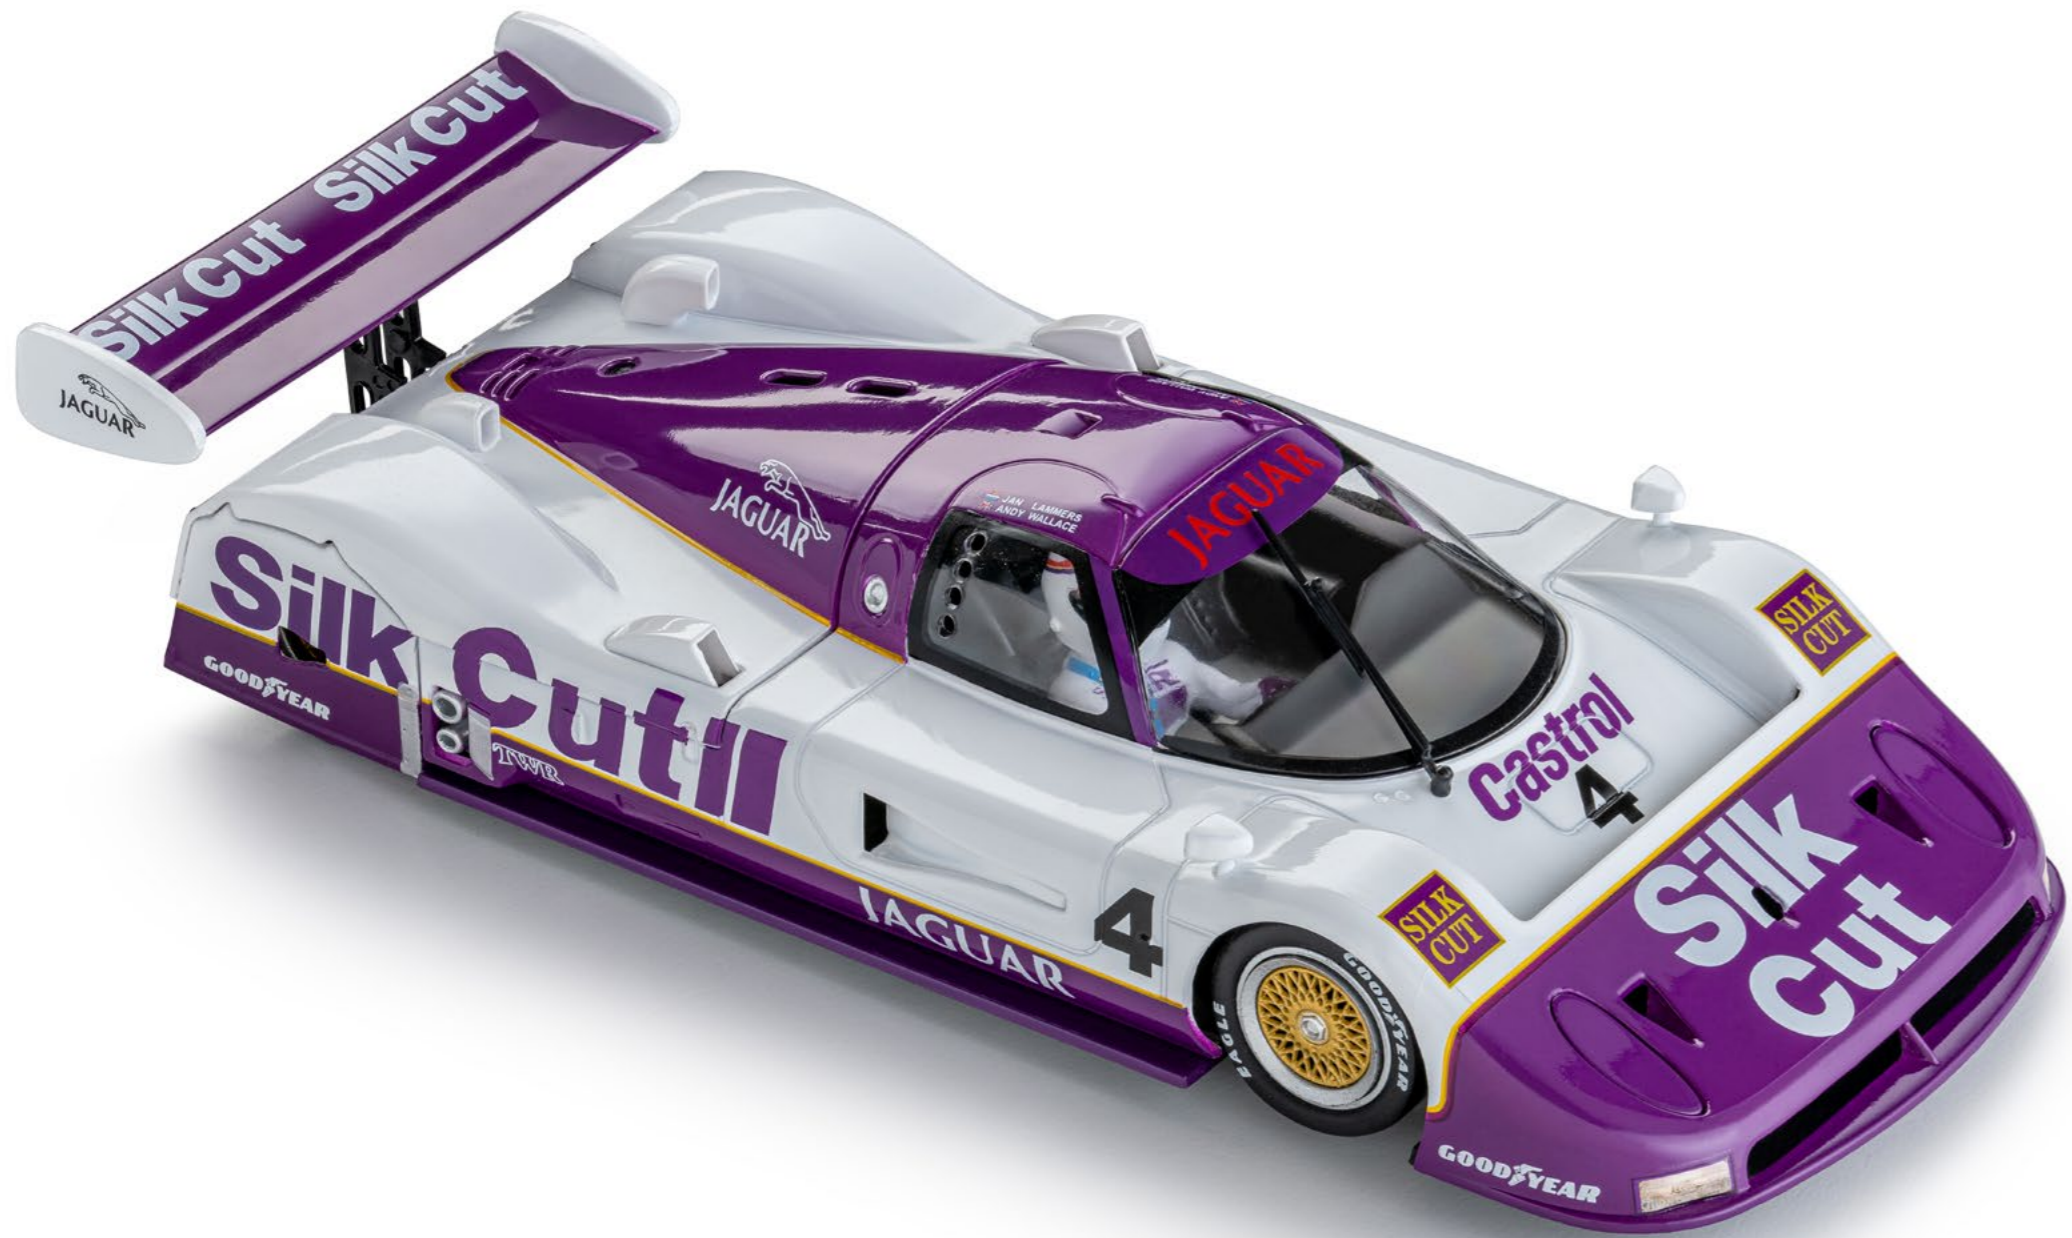

Group C

CA62a

Jaguar XJR11

1990 - 2nd Spa WSPC

#4 - A. Wallace, J. Lammers

Jaguar XJR11

JAGUAR

JAGUAR

Silk Cut III

4

GOODYEAR

TWR

JAGUAR

GOODYEAR

GOODYEAR

EAGLE

slot.it

CA62c

Jaguar XJR11

1990 - 2nd Spa WSPC

#4 - A. Wallace, J. Lammers

 158 mm

 31.5 mm

 110 mm

 65,5 mm

 73.5 g

 INLINE

MOTOR: V12/4 23K

PINION/
GEAR: 9/28

FRONT
RIMS/
TYRES: 15.8x8.2x2.5
1159C1

REAR
RIMS/
TYRES: 15.8x8.2x2.5
1167C1